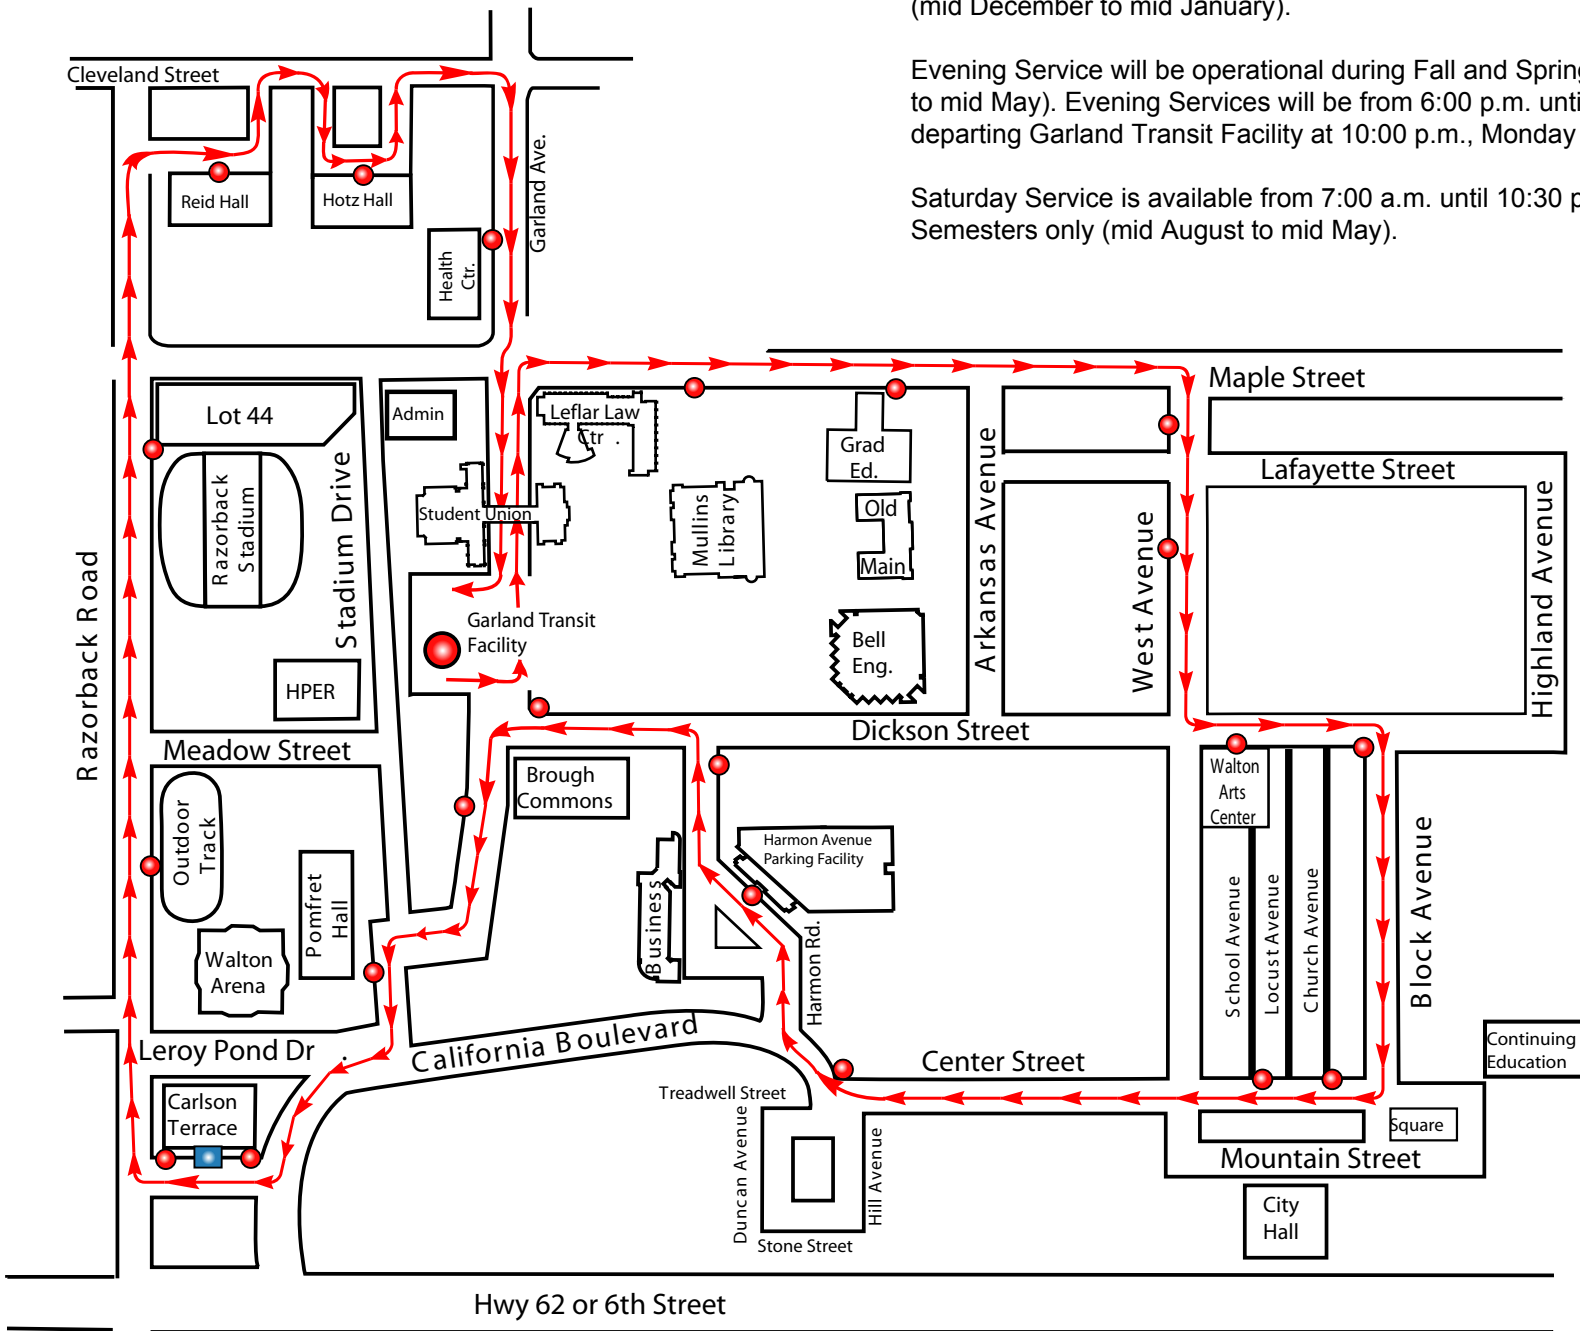

# Green Route Reduced Schedule

Bus every 30 minutes, 7:00 a.m. until 6:00 p.m. during Summer and Christmas Break (mid December to mid January).

Evening Service will be operational during Fall and Spring Semesters only (mid August to mid May). Evening Services will be from 6:00 p.m. until 10:30 p.m. with the last bus departing Garland Transit Facility at 10:00 p.m., Monday - Friday.

Saturday Service is available from 7:00 a.m. until 10:30 p.m. during the Fall and Spring Semesters only (mid August to mid May).

- Fixed Route Stops
- Ozark Transit Stop
- Route

Map is not drawn to scale