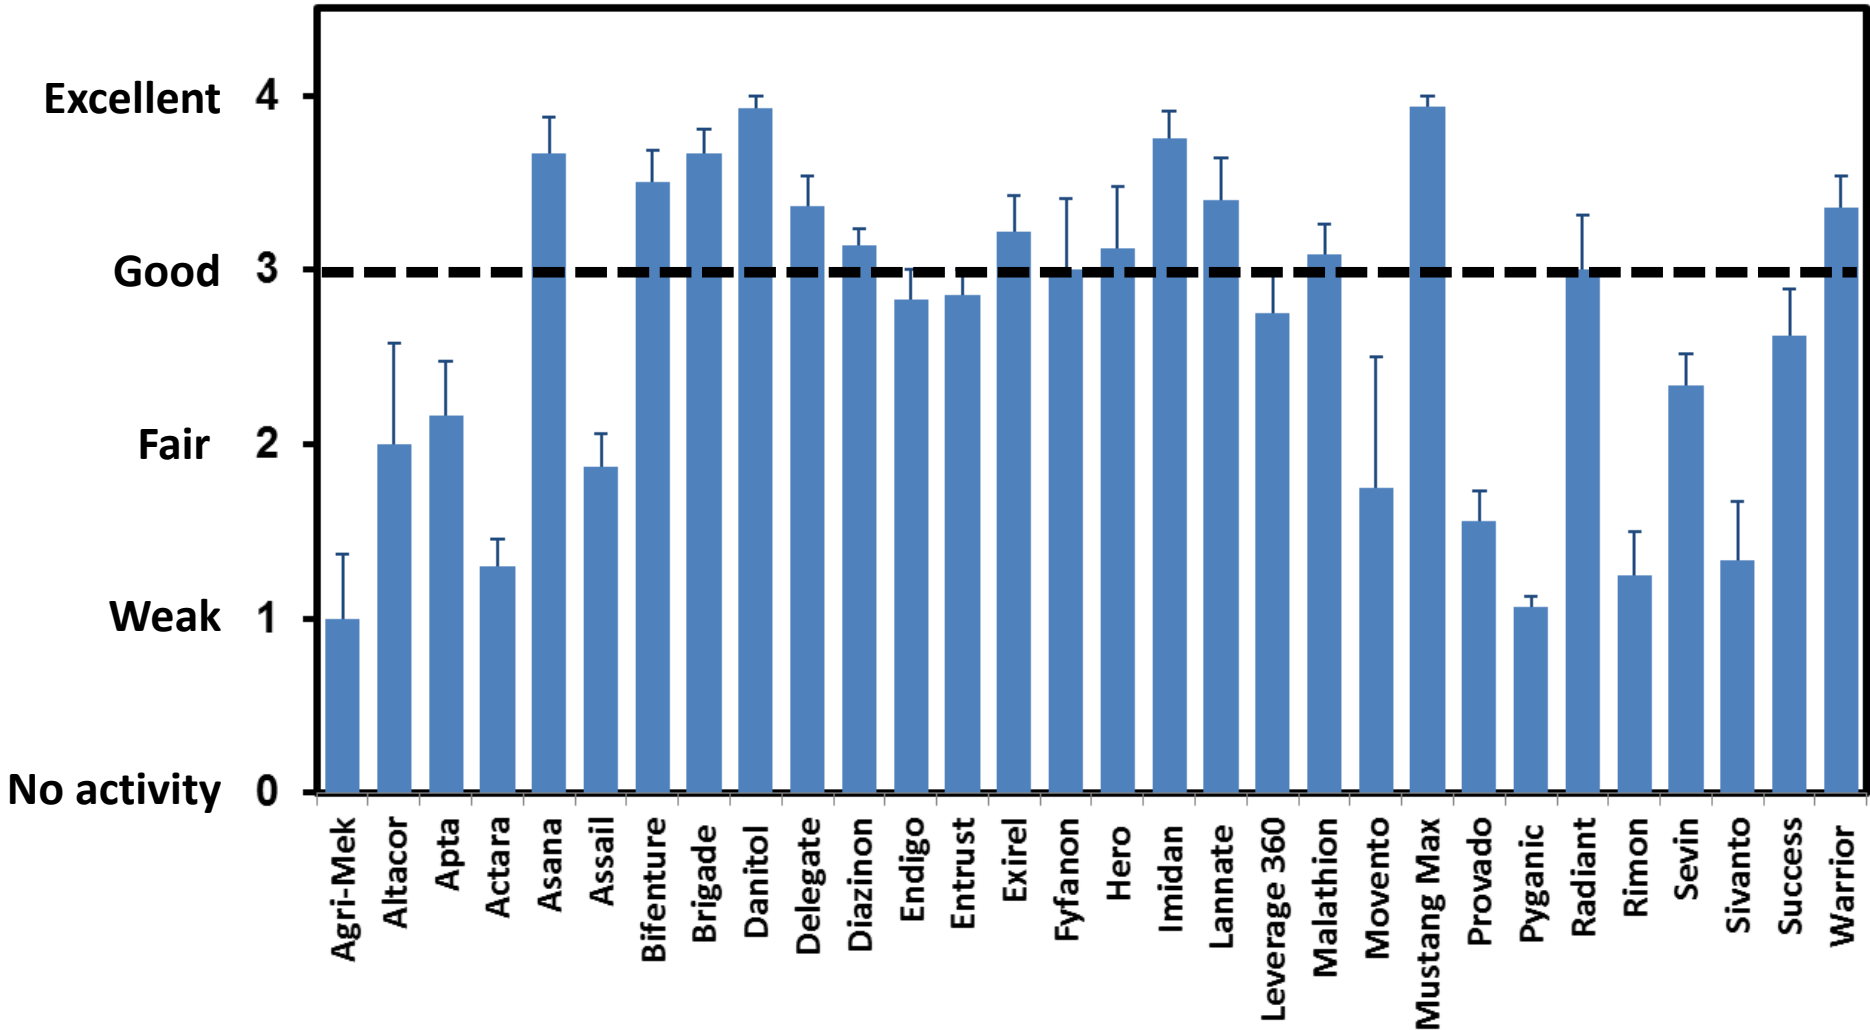

2014 summary rankings of insecticide efficacy against SWD

10 states, 20 state x crop combinations

Information provided by Michigan State University, North Carolina State University, Washington State University, University of Maine, University of California Berkeley, Rutgers University, Oregon State University, University of Georgia, Cornell University, and University of Florida.